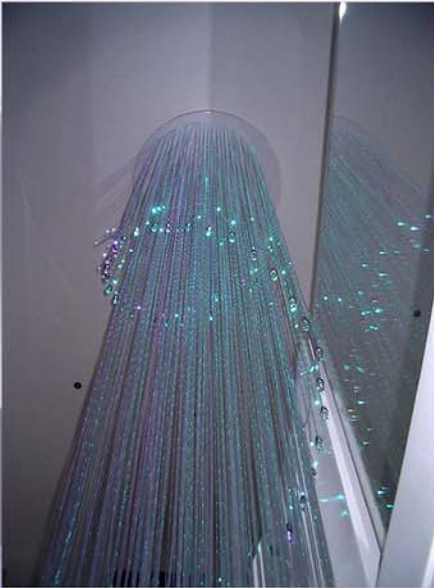

BESPOKE

C
I
N
E
M
A
R
O
O
M

CONCEPT

QMC LIGHTING DESIGN - PROJECT IMAGES

FEATURE CHANDELIERS

S
P
A

OFFICE

SWIMMING POOL