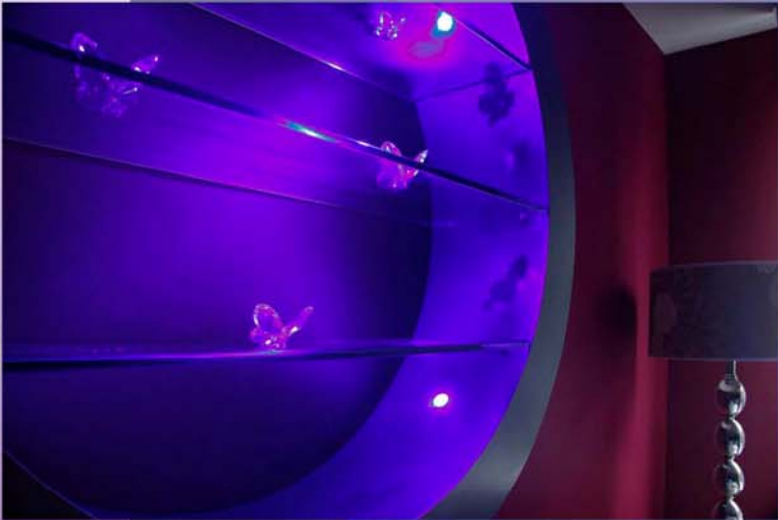

NIGHTCLUB

BESPOKE