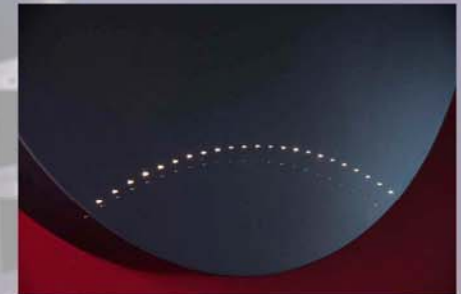

SERVICES

SPECIALIST LIGHTING DESIGN

QMC PROVIDE THE SERVICE OF LIGHTING DESIGN WHETHER A BESPOKE FEATURE FITTING, AN OVERALL SCHEME FOR A SPACE COMBINING TASK AND FEATURE LIGHTING HIGHLIGHTING AND COMPLIMENTING THE OVERALL SPACE AND MATERIALS WITHIN. WE ALSO LINK OUR LIGHTING SERVICE TO AUDIO VISUAL & CONTROL SYSTEMS. WE SPECIFY ALL FITTINGS AS WELL AS PROVIDING ALL TECHNICAL SPECIFICATIONS AND LAYOUT DRAWINGS FOR EACH SCHEME.

BESPOKE LIGHT FEATURE

QMC CAN DESIGN ONE OFF FEATURES TO SUIT EACH SPACE AT A COST EFFECTIVE PRICE FOR BOTH RESIDENTIAL & COMMERCIAL PROJECTS.

AUDIO VISUAL

QMC CAN PROVIDE FINGERTIP ELECTRONIC CONTROL FOR YOUR ENTERTAINMENT, LIGHTING, SECURITY & HEATING SYSTEMS.

PROJECT MANAGEMENT

QMC PROVIDE A PROJECT MANAGEMENT SERVICE IN REGARDS TO BOTH DESIGN & LIGHTING INSTALLATION ON OUR PROJECTS. FROM MANAGEMENT & COMMISSION OF CONTRACTORS & SPECIALIST SUB-CONTRACTORS TO FINAL FIT-OUT & INSTALLATION MANAGEMENT.

ELECTRICAL CONTRACTORS & SITE MANAGEMENT

QMC WORK WITH OUR OWN ELECTRICAL TEAMS SO CAN PROVIDE THIS AS AN ADDITIONAL SERVICE TO GUARANTEE QUALITY & WORKMANSHIP.

EXTERNAL LIGHTING

QMC WORK ON EXTERNAL SPACES SUCH AS COURTYARDS, ROOF TERRACES, PUBLIC SPACES AS WELL AS PRIVATE GARDENS. WE ALSO PROVIDE SECURITY LIGHTING & EXTERNAL SIGNAGE.

QMC LIGHTING DESIGN
COPYRIGHT ©